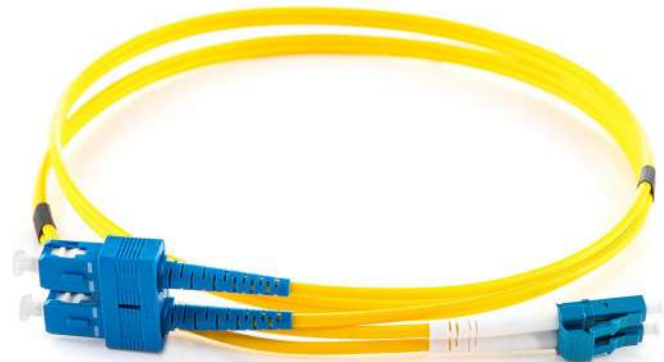

# SINGLE MODE FIBER PATCH CORD

## FEATURES

- SC. LC. ST. FC. MU. MTRJ and E2000 connectors
- Low smoke zero halogen (LSZH) jacket in yellow colour
- Os1 /OS2 fibre conforms to ITU-652.D. TIA/EIA 492 CAAA
- Simplex and duplex assemblies
- Duplex assemblies available with clips (SC and LC)
- Different connector performance range for specific application
- Armoured option also available